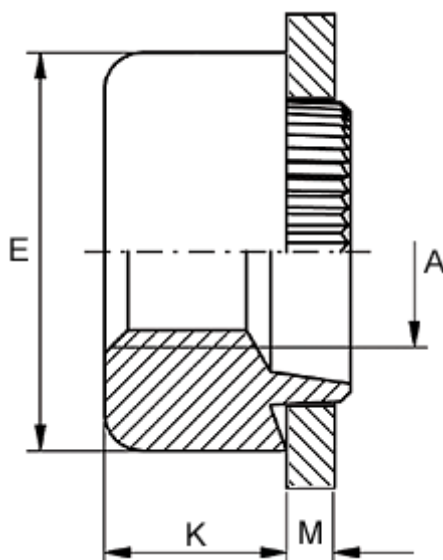

Article number: 12736000025800

Description: KLEE-coil 736 000 025.800
M2,5 Brass

Measures

Female thread A	= M2,5
Height K	= 3.0
Outer diameter E	= 6.0
Plate thickness	= 4.4 to 4.6
Recommended bore diameter +0.05	= 4.0